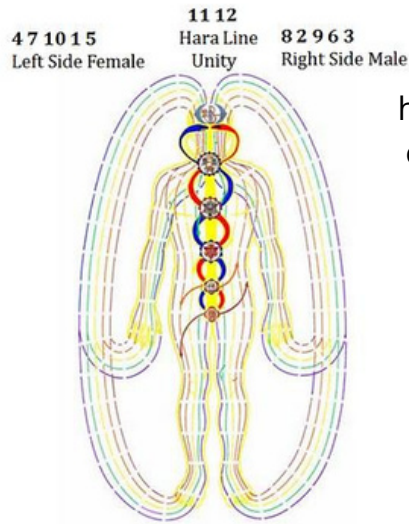

Axiatonal Line ALIGNMENTS WITH MAGNETITE

12 Axiatonal Lines

Level Two Lightbody

- Each Axiatonal Line is a corresponding dimension, chakra, chakra crystal and the frequency color
- These 12 vertical Lines create intersection points with the horizontal fields that project out the Chakra cone and where the DNA manifest
- Crucifixion Implants, though DNA mutation placed on 7D Female Left Side Axiatonal Lines
- Personal and Planetary DNA damage with 7D Ray, Axiatonal Lines, Ley Lines from Planetary Mind /Logos Invasion
- Crucifixion Initiation happens at 7D Monadic Body, remove implants possible

These Axiatonal lines lie along the acupuncture meridians, and feed into major spin points that lie close to the skin. These small vortexes of electromagnetic energy emit light and sound, which can cause the atoms in the cells to spin faster, creating a network grid of cellular regeneration.

These points feed into the axial circulatory system. Every cell in the body also has a spin point. The axial circuit connects all the spin points in the body (They always appear to me as spiral light coding) when connected and fully aligned and on line it creates harmony through this grid.